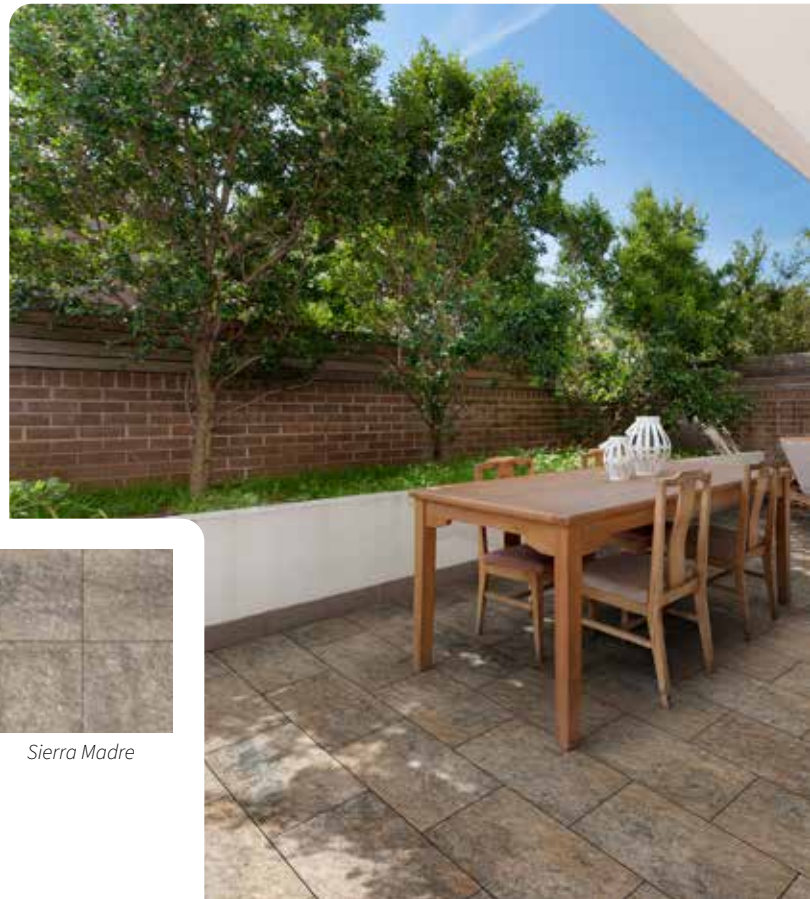

Smartton WAVE

Prijs per	m²	m²
Aantal per m²	5,55 st.	2,78 st.
Afmeting	30x60x4	60x60x4
Geleverd	4 st.	2 st.
Amiata	●	●
Matterhorn	●	●
Kilimanjaro	●	●
Sierra Madre	●	●